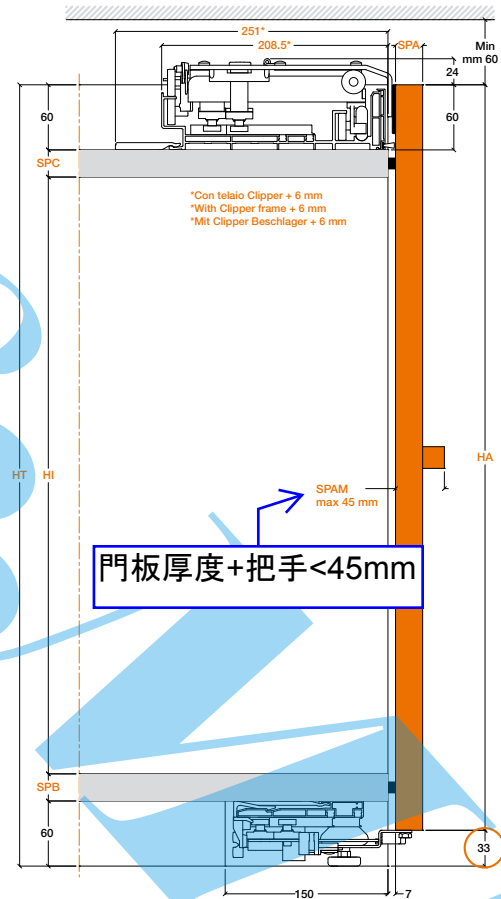

●俯視剖面圖1

Tipologie

Types

Typ

COD.		mm
LT	●	
LA	●	
HT	●	
HI	●	
HA	●	
SPA	●	
SPAM	●	
SPB	●	
SPC	●	
SPE	●	
SPI	●	
SAE	●	
AA	●	
RM	●	
REG	☐ EST. ☐ INC.	

TIPOLOGIA 33

Ante a ridosso su cielo, base e fianchi laterali. Distanza ante da terra 33 mm.

TYPE 33

The doors covering both top, bottom and side panels. The door distance from the ground is 33mm.

TYP 33

Aufschlagende Fronten am Korpus. Von Front-Unterkante Boden 33 mm.

●門板不挖洞

Regolatori esterni - External adjustment elements
Externe Ausrichtbeschläge

●門板挖洞

Regolatori incassati - Mounted adjustment elements
Eingebaute Ausrichtbeschläge